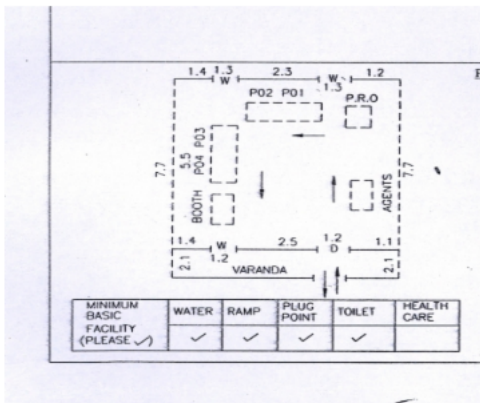

Nazri Naksha

Google Map View

Polling Station Building Front View

Polling Station Front View

Cad View

Key MAP View