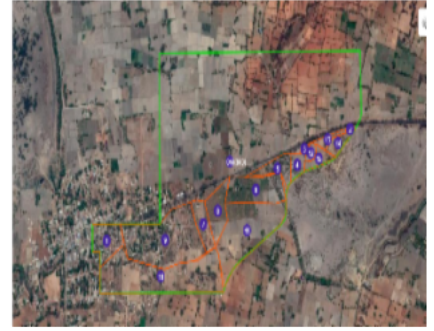

Nazri Naksha

Google Map View