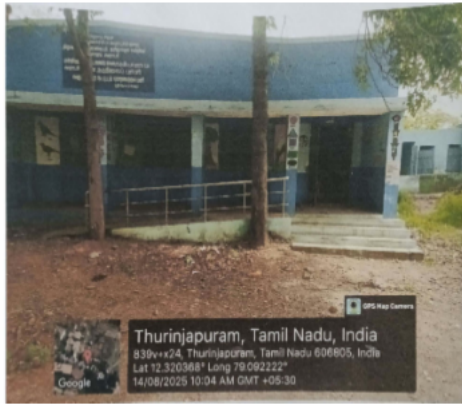

Polling Station Building Front View