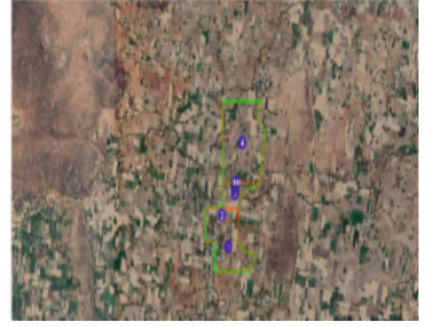

Nazri Naksha

Google Map View