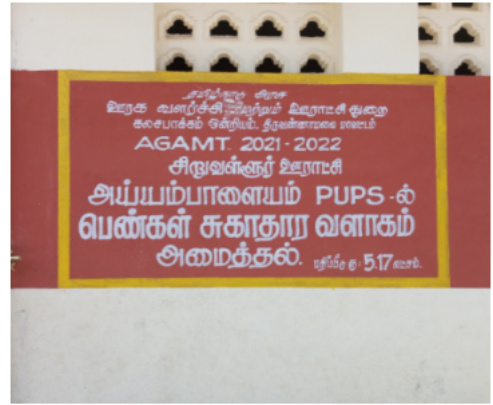

Polling Station Front View