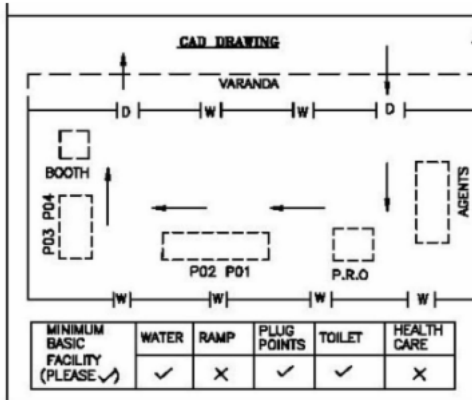

Nazri Naksha

Google Map View

Cad View