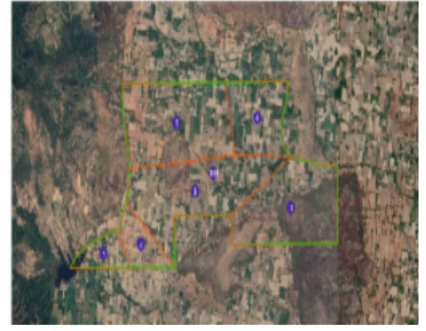

Nazri Naksha

Google Map View