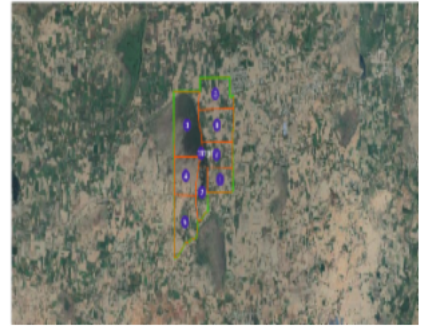

Nazri Naksha

Google Map View