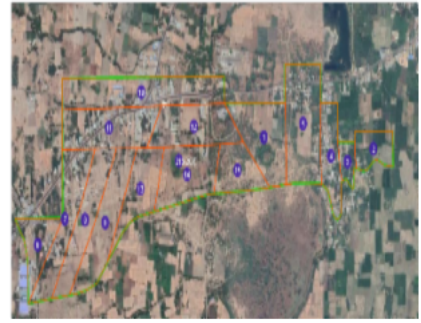

Nazri Naksha

Google Map View