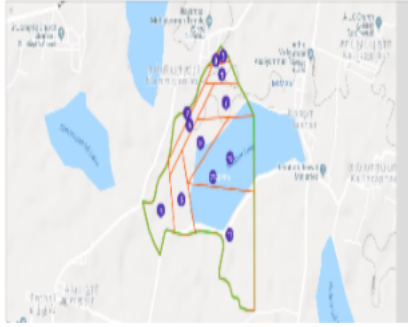

Nazri Naksha

Google Map View