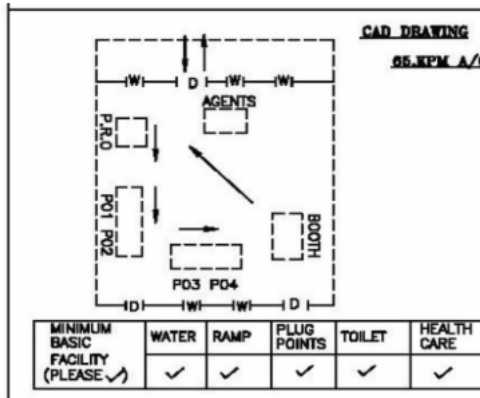

Nazri Naksha

Google Map View

Cad View