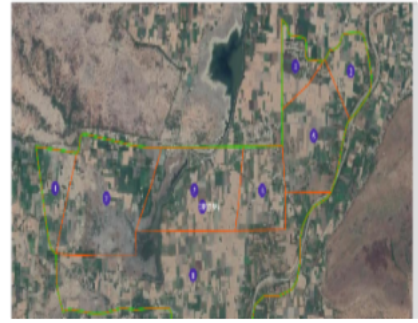

Nazri Naksha

Google Map View