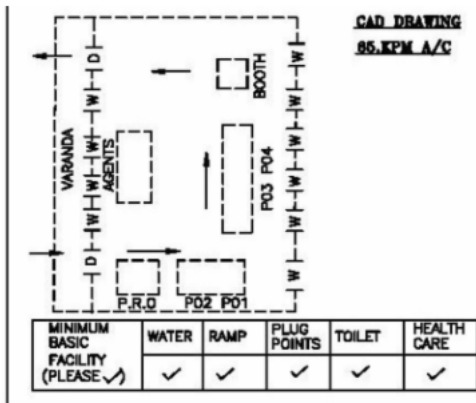

Nazri Naksha

Google Map View

Polling Station Building Front View

Polling Station Front View

Cad View

Key MAP View