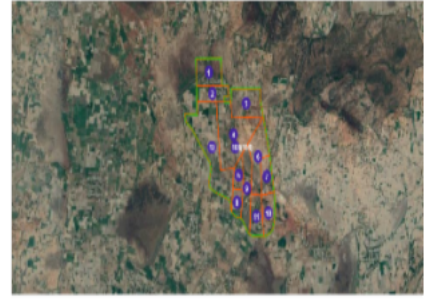

Nazri Naksha

Google Map View