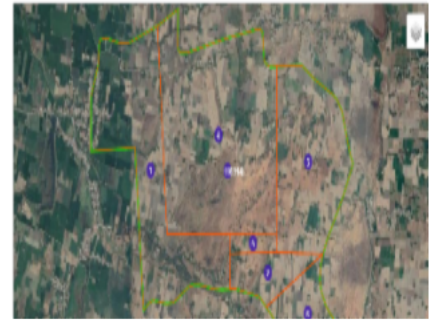

Nazri Naksha

Google Map View