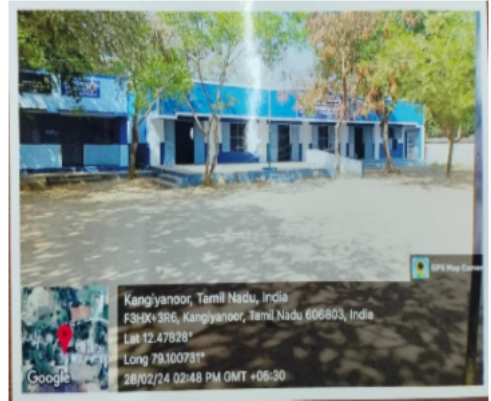

Polling Station Building Front View

Polling Station Front View