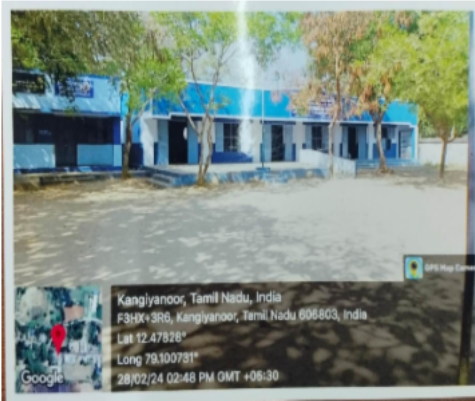

Polling Station Building Front View

Polling Station Front View