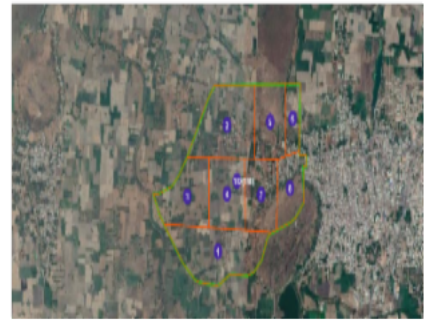

Nazri Naksha

Google Map View