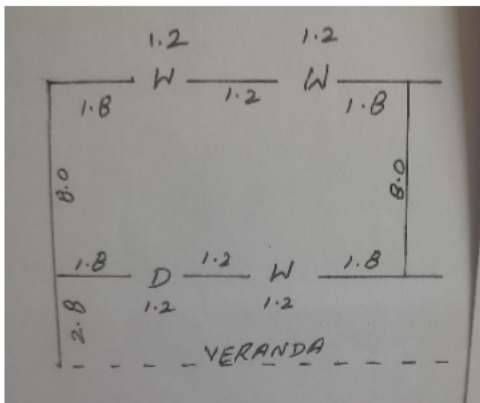

Nazri Naksha

Google Map View

Polling Station Building Front View

Polling Station Front View

Cad View

Key MAP View