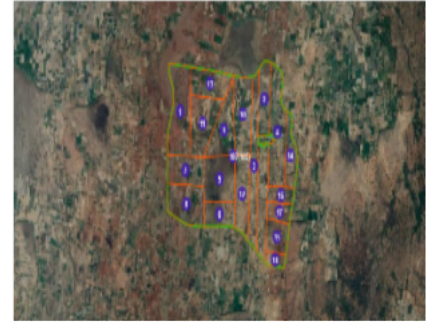

Nazri Naksha

Google Map View