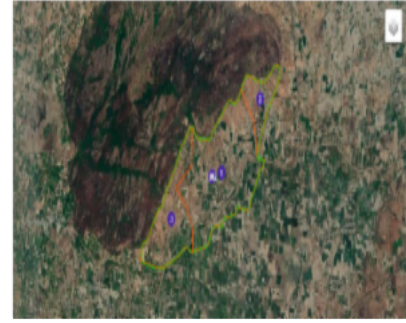

Nazri Naksha

Google Map View