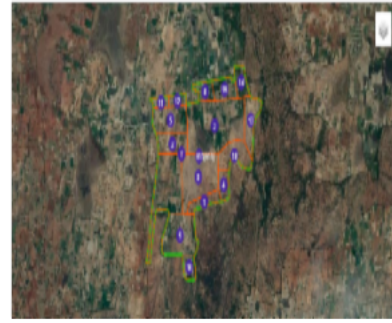

Nazri Naksha

Google Map View