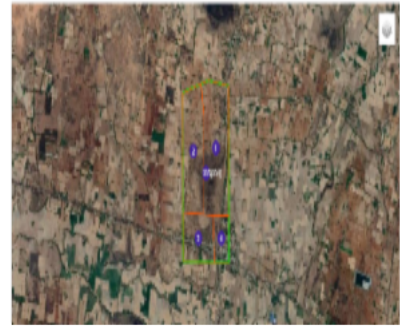

Nazri Naksha

Google Map View