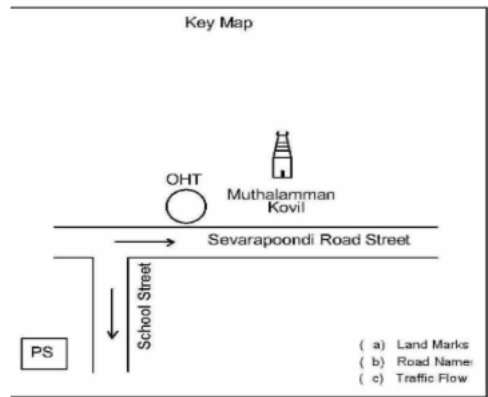

Cad View

Key MAP View

Scale 1 cm : 1 m

	water	Ramp	Plug	Points	Toilet	Healthcare
Minimum Basic Facility (please ✓)	✓	✓	✓	✓	✓	✓

Key Map