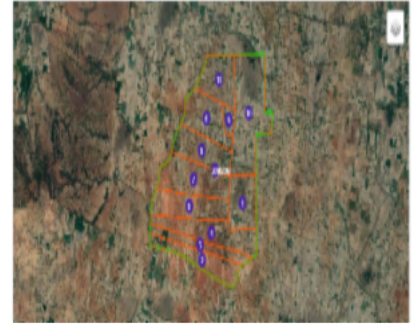

Nazri Naksha

Google Map View