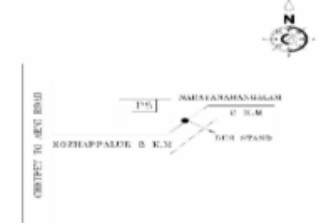

Govt.Hr.Sec.School,SSA South Building West Portion, Kozhappalur

(a) Landmark
(b) Road name