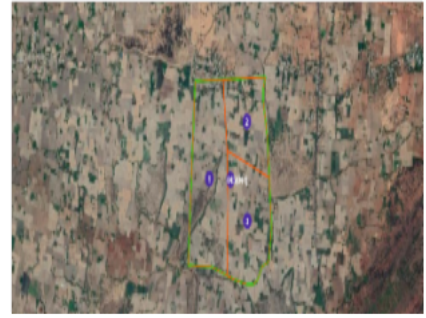

Nazri Naksha

Google Map View