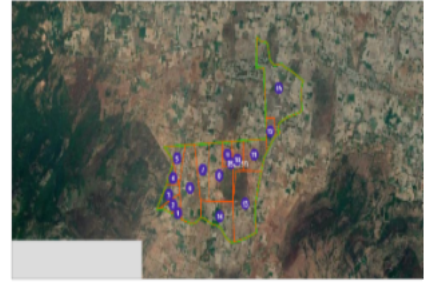

Nazri Naksha

Google Map View