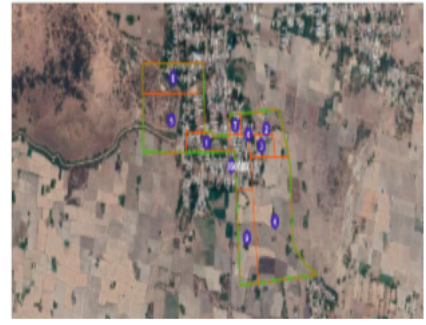

Nazri Naksha

Google Map View