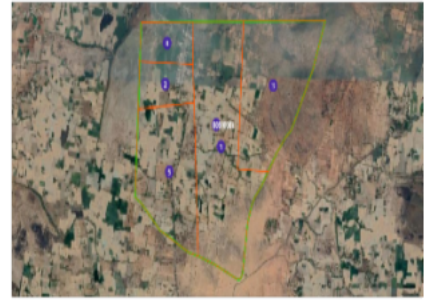

Nazri Naksha

Google Map View