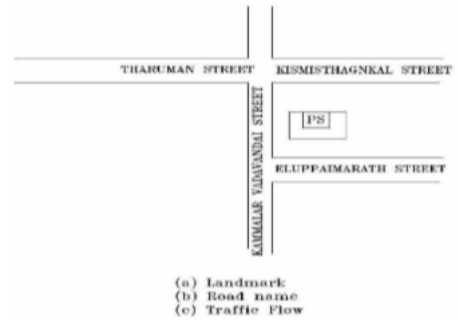

Nazri Naksha

Google Map View