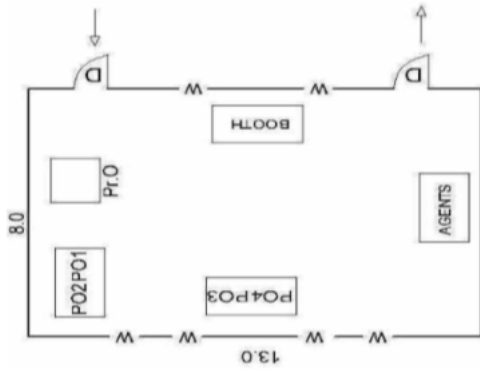

Nazri Naksha

Google Map View

Cad View