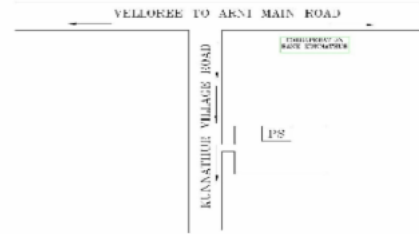

Key MAP View

(a) Landmark
(b) Road name
(c) Traffic Flow