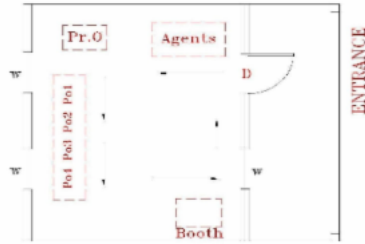

Nazri Naksha

Google Map View

- (a) Landmark
- (b) Road name
- (c) Traffic Flow