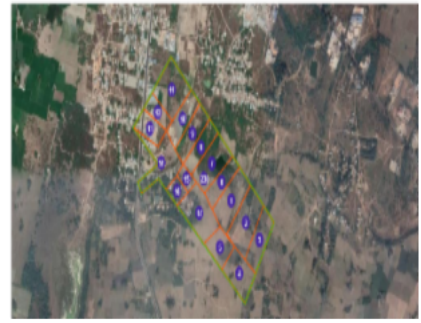

Nazri Naksha

Google Map View