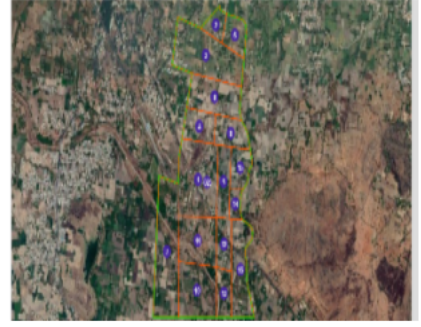

Nazri Naksha

Google Map View