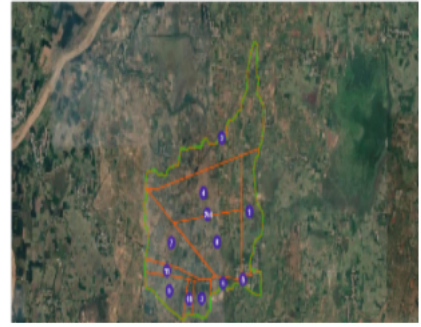

Nazri Naksha

Google Map View