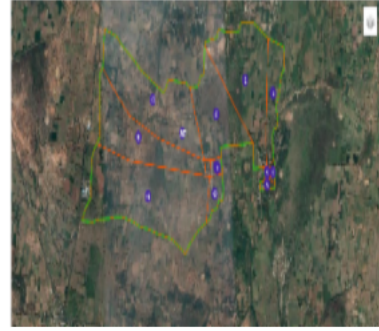

Polling Station Front View