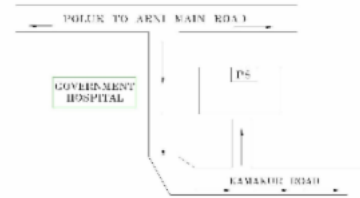

Key MAP View

- (a) Landmark
- (b) Road name
- (c) Traffic Flow