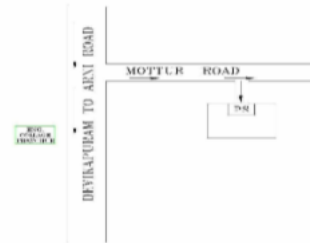

- (a) Landmark
- (b) Road name
- (c) Traffic Flow