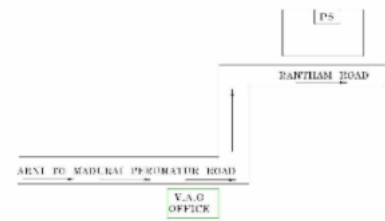

Key MAP View

- (a) Landmark
- (b) Road name
- (c) Traffic Flow