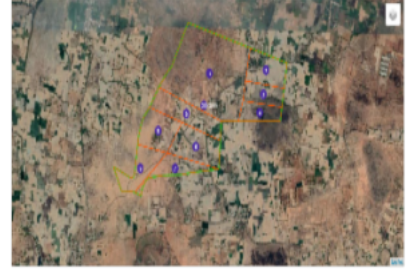

Nazri Naksha

Google Map View