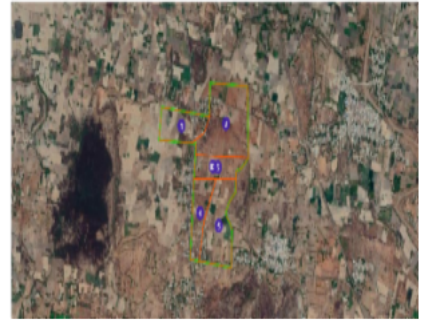

Nazri Naksha

Google Map View