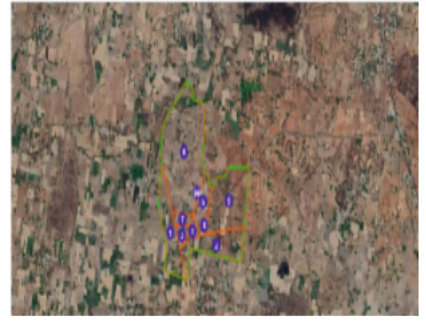

Nazri Naksha

Google Map View