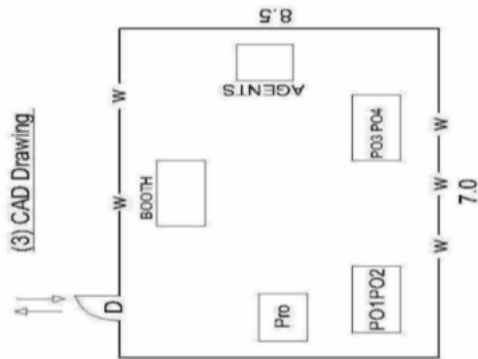

Nazri Naksha

Google Map View

Cad View