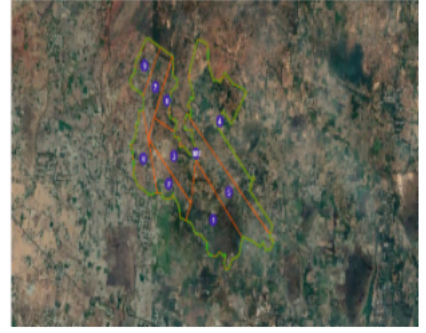

Nazri Naksha

Google Map View