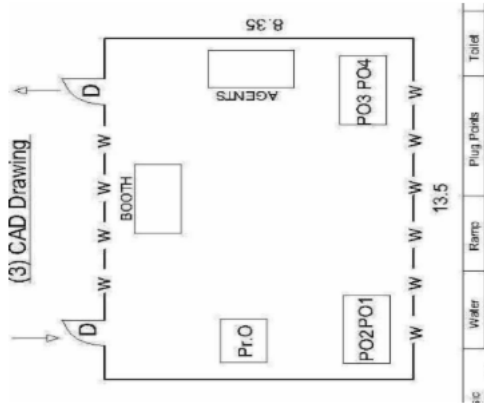

Nazri Naksha

Google Map View

Cad View