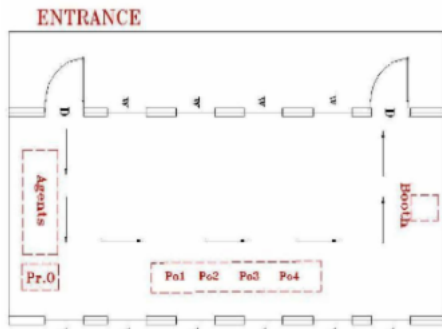

Nazri Naksha

Google Map View

Polling Station Building Front View

Polling Station Front View

Cad View

Key MAP View