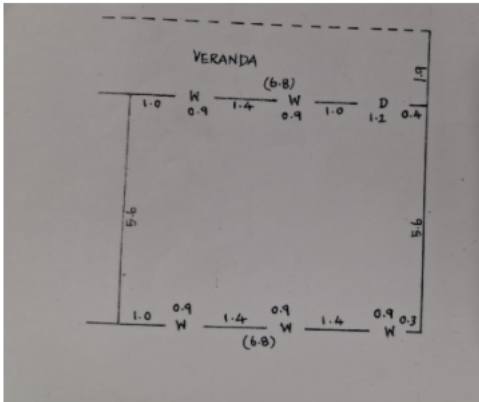

Nazri Naksha

Google Map View

Polling Station Building Front View

Polling Station Front View

Cad View

Key MAP View