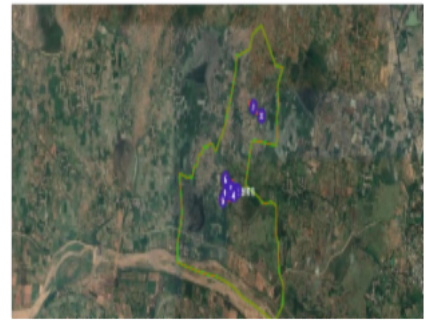

Nazri Naksha

Google Map View