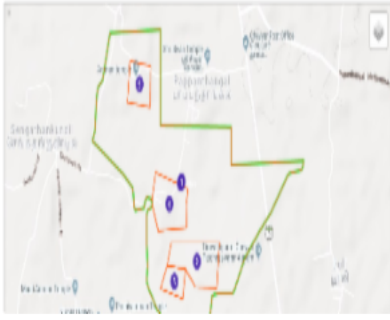

Nazri Naksha

Google Map View